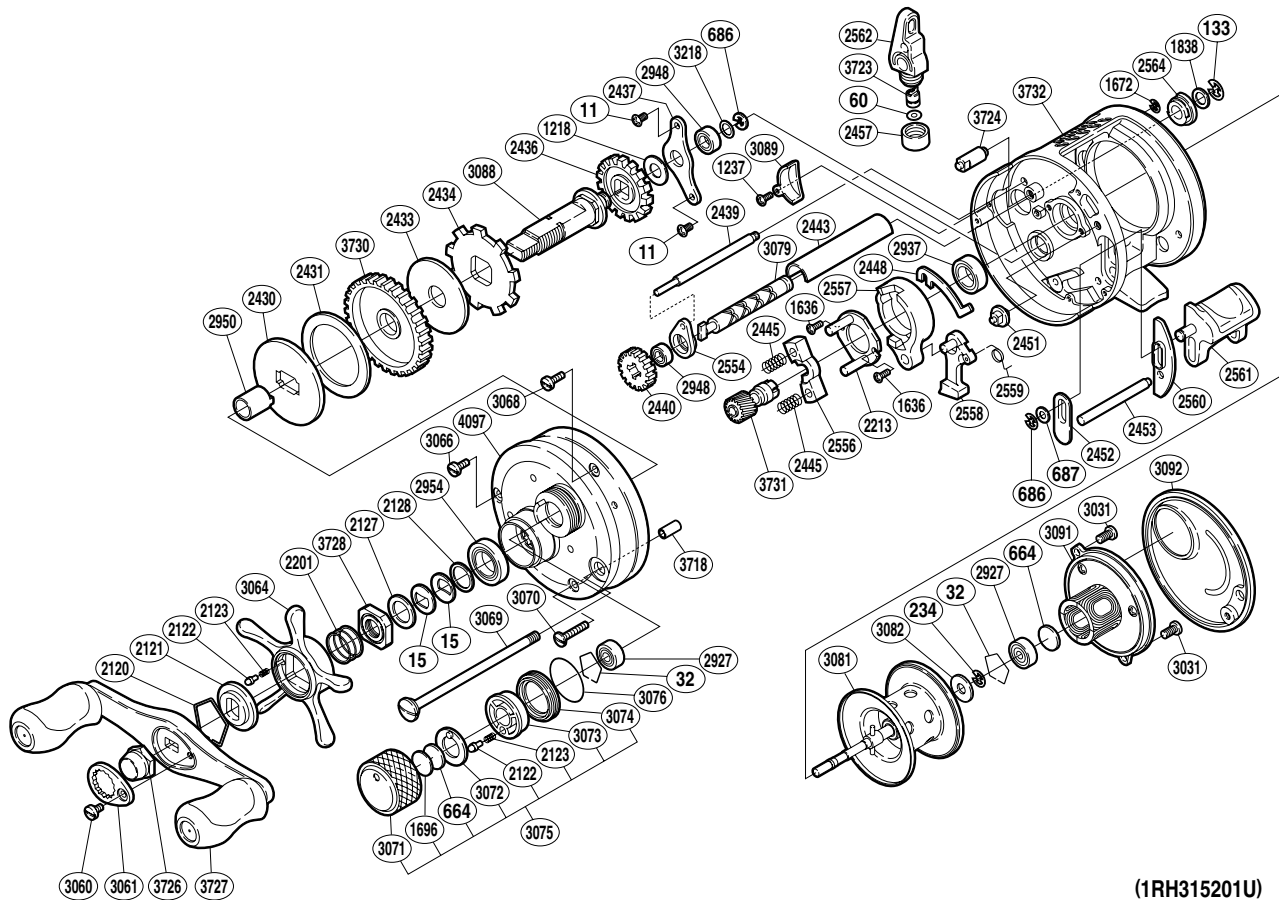

SHIMANO

CALCUTTA TE

CTE-201DC

(1RH315201U)

Part No.	Description	Part No.	Description	Part No.	Description
BNT0011	Drive Shaft Retainer Screw	BNT2437	Drive Shaft Retainer	BNT3066	Left Side Plate Screw (C) (short)
BNT0015	Drag Spring Washer	BNT2439	Level Wind Guide	BNT3068	Left Side Plate Screw (A)
BNT0032	Bearing Retainer	BNT2440	Idle Gear (C)	BNT3069	Side Plate Shaft
BNT0060	Spacer (optional)	BNT2443	Level Wind Guard	BNT3070	Left Side Plate Screw (B) (long)
BNT0133	"E" Lock	BNT2445	Yoke Spring	BNT3071	Cast Control Cap
BNT0234	"E" Lock	BNT2448	Clutch Plate	BNT3072	Cast Control Click Plate
BNT0664	Spacer (B)	BNT2451	Set Pin	BNT3073	Click Pin Holder
BNT0686	"E" Lock	BNT2452	Clutch Bar Guide (A)	BNT3074	Cast Control Click Holder
BNT0687	Spacer	BNT2453	Clutch Bar Support	BNT3075	Cast Control Cap Assembly
BNT1218	Idle Gear (A) Spacer	BNT2457	Pawl Cap	BNT3076	"O" Ring
BNT1237	Shield Screw	BNT2554	Worm Bushing (A)	BNT3079	Worm Shaft
BNT1636	Clutch Cam Screw	BNT2556	Yoke	BNT3081	Spool Assembly
BNT1672	"E" Lock	BNT2557	Clutch Cam	BNT3082	Magnetic Plate
BNT1696	Cast Control Spacer (B)	BNT2558	Clutch Pawl	BNT3088	Drive Shaft
BNT1838	Worm Shaft Spacer	BNT2559	Clutch Pawl Spring	BNT3089	Frame Shield
BNT2120	Click Plate Retainer	BNT2560	Clutch Bar Guide (B)	BNT3091	Digital Control Assembly
BNT2121	Star Drag Click	BNT2561	Quick-Fire II Clutch Bar	BNT3092	Right Side Plate
BNT2122	Click Pin	BNT2562	Line Guide	BNT3218	Drive Shaft Washer
BNT2123	Click Spring	BNT2564	Worm Bushing (B)	BNT3718	Side Plate Screw Collar
BNT2127	Star Drag Spacer	BNT2927	Ball Bearing	BNT3723	Line Guide Pawl
BNT2128	Bearing Washer	BNT2937	Ball Bearing	BNT3724	Anti-Reverse Pawl Pin
BNT2201	Star Drag Spring	BNT2948	Ball Bearing	BNT3726	Handle Nut
BNT2213	Clutch Cam Retainer	BNT2950	Roller Clutch Inner Tube	BNT3727	Handle Assembly
BNT2430	Key Washer	BNT2954	Star Drag Bearing	BNT3728	Star Drag Nut
BNT2431	Drag Washer (C)	BNT3031	Digital Control Screw	BNT3730	Drive Gear
BNT2433	Drag Washer (A)	BNT3060	Handle Nut Plate Screw	BNT3731	Pinion Gear
BNT2434	Anti-Reverse Ratchet	BNT3061	Handle Nut Plate	BNT3732	One-Piece Frame
BNT2436	Idle Gear (A)	BNT3064	Star Drag	BNT4097	Left Side Plate